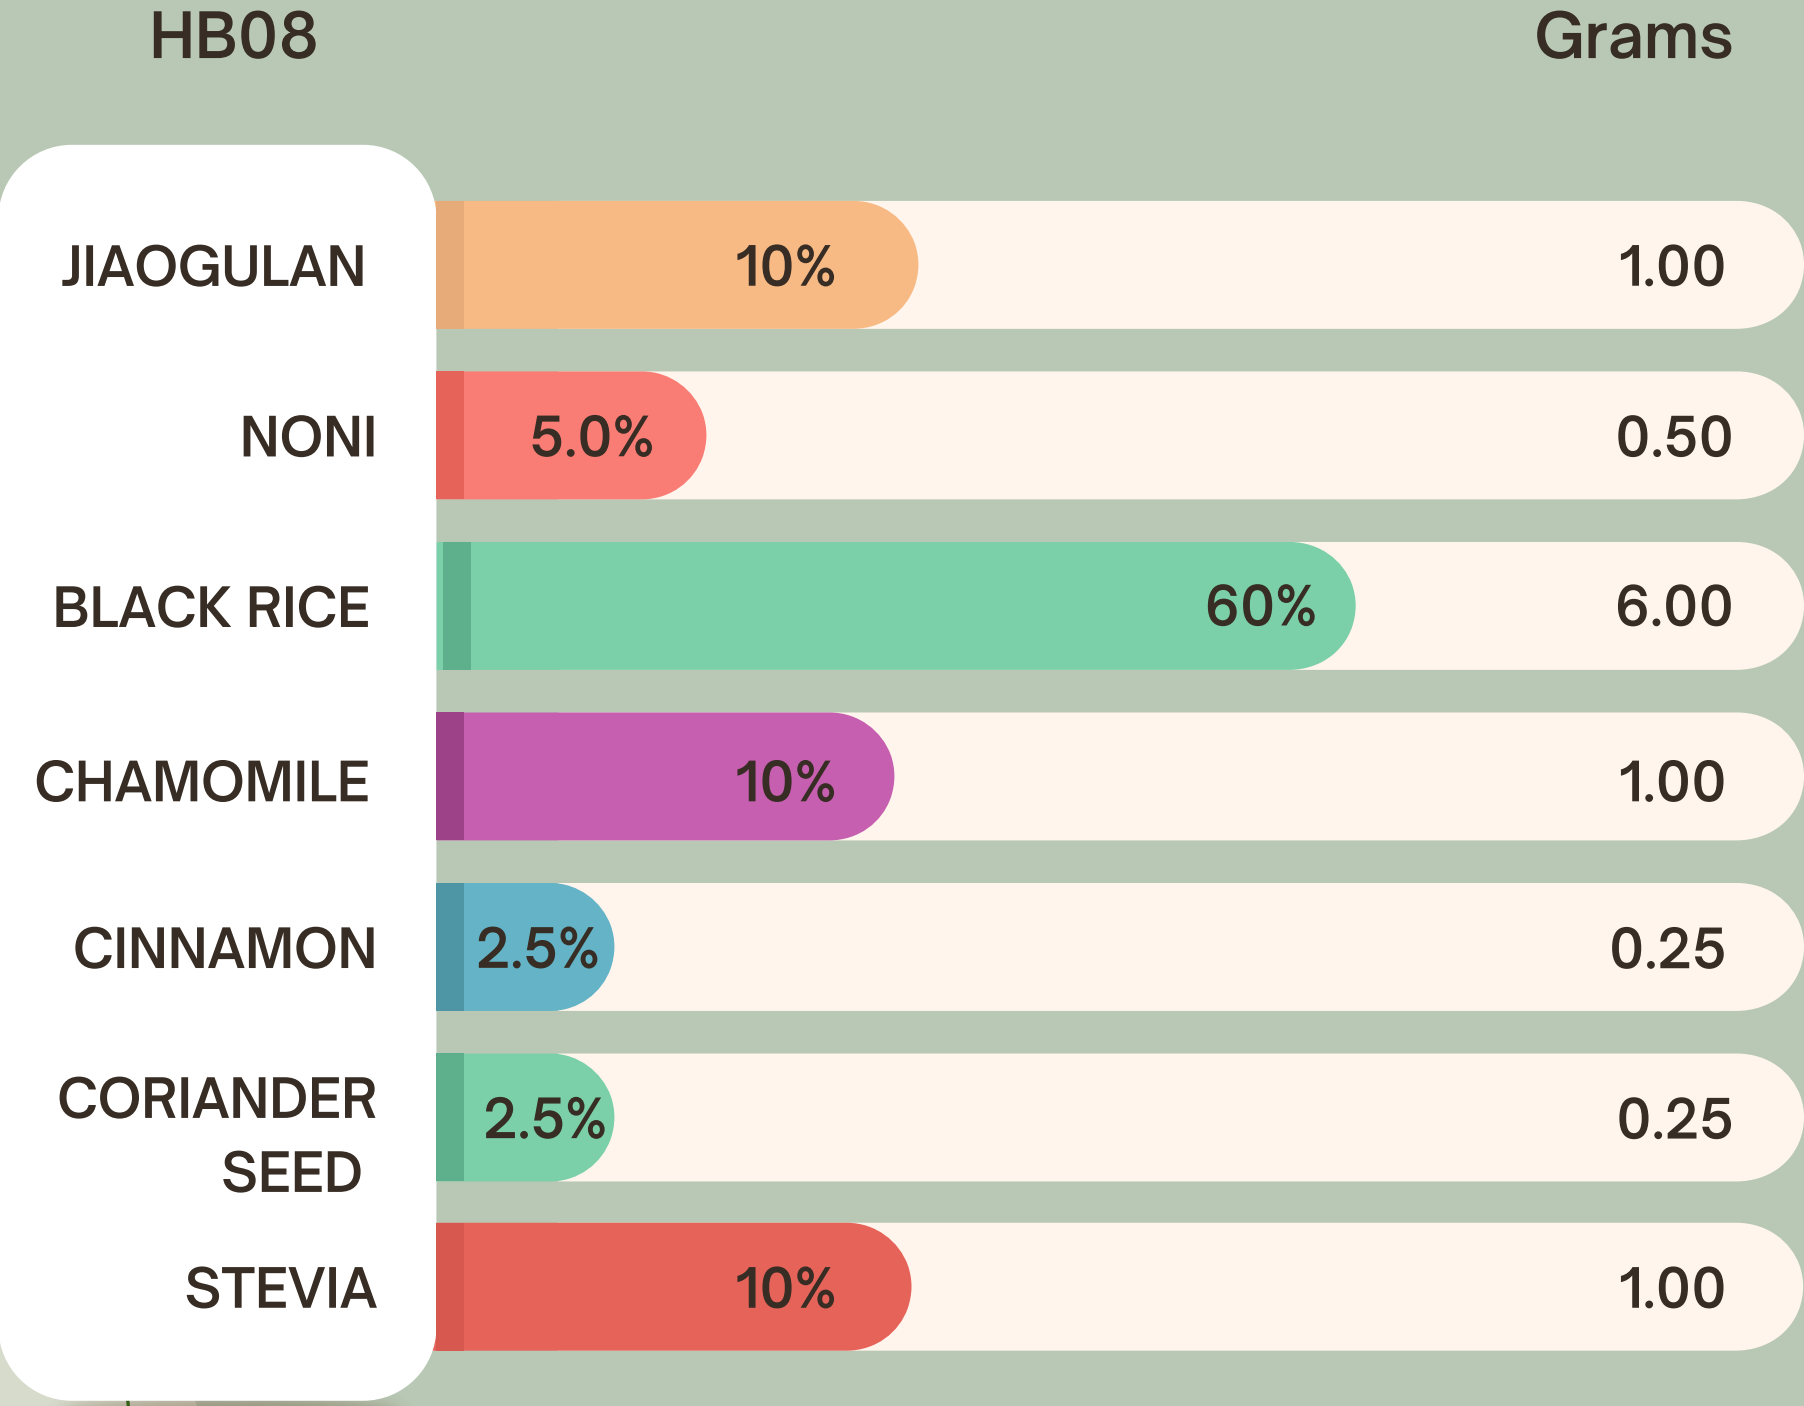

HB FORMULATIONS

GRAMS BASED ON A 10 GRAM SERVING SIZE