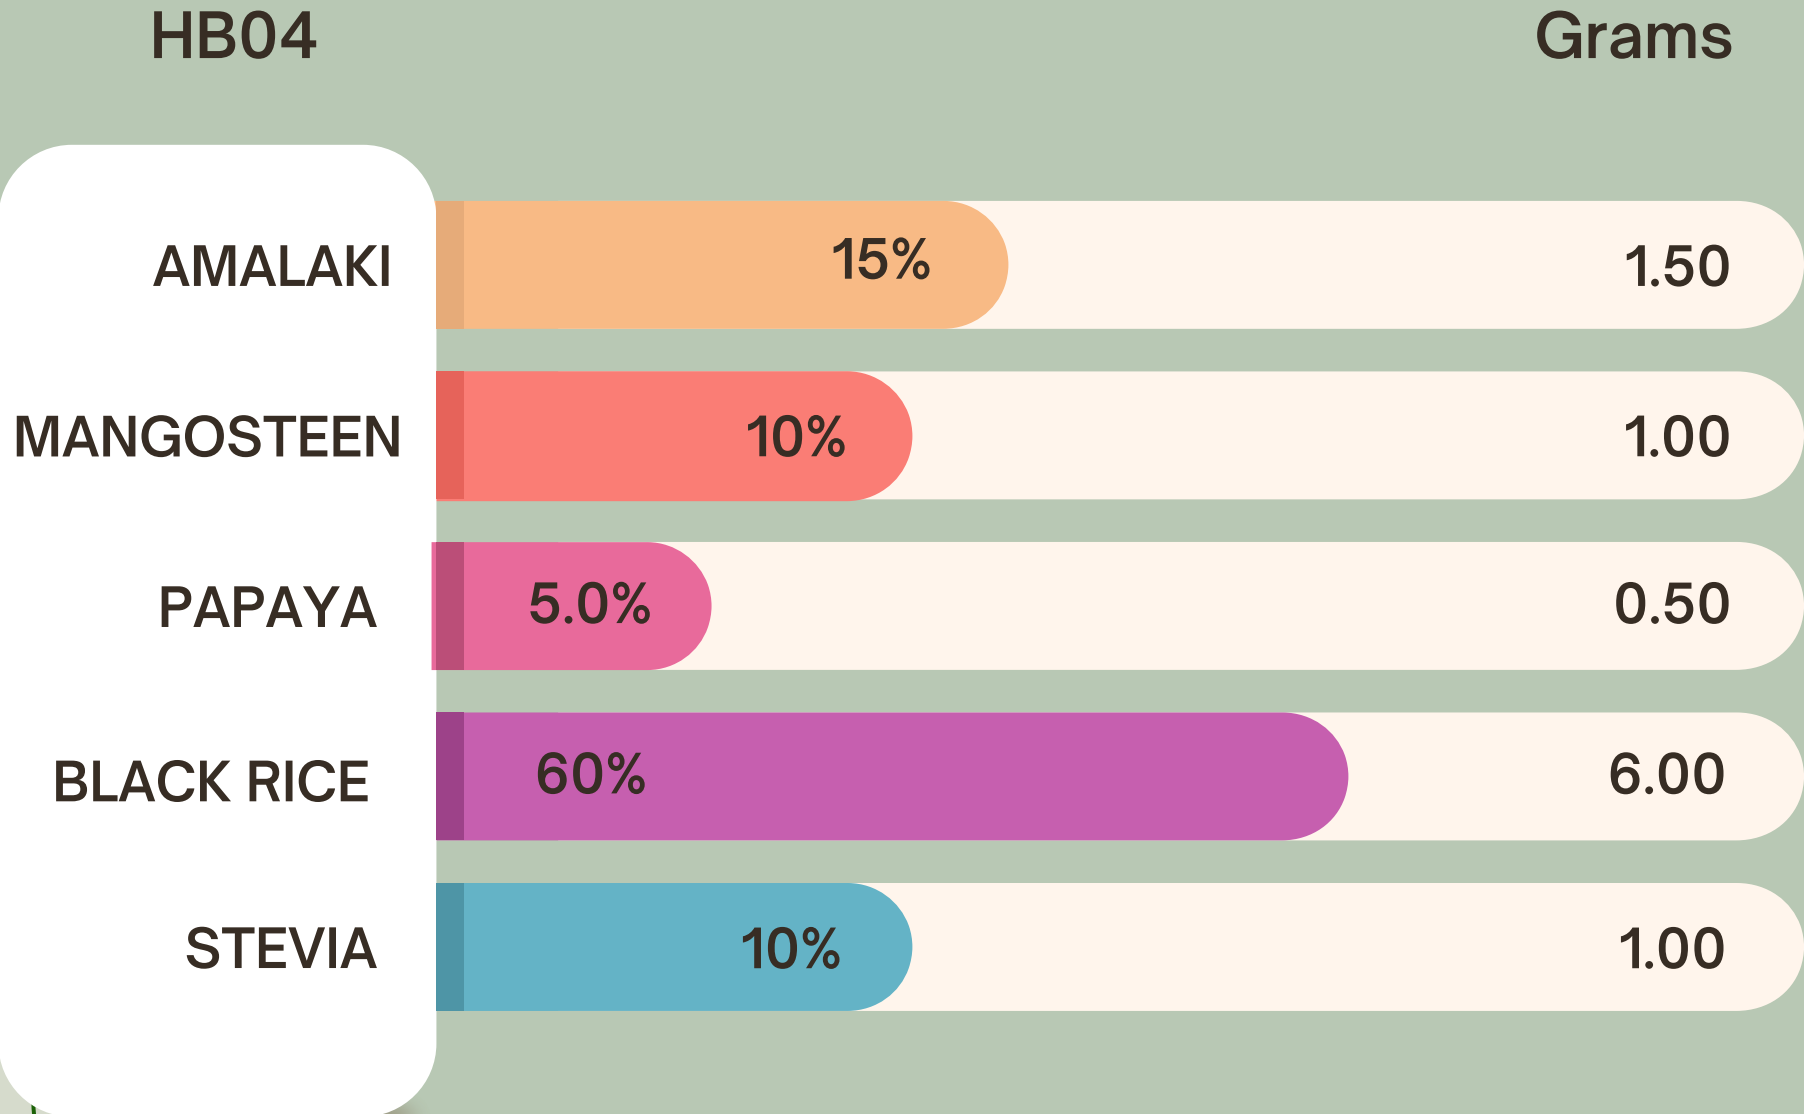

HB FORMULATIONS

GRAMS BASED ON A 10 GRAM SERVING SIZE