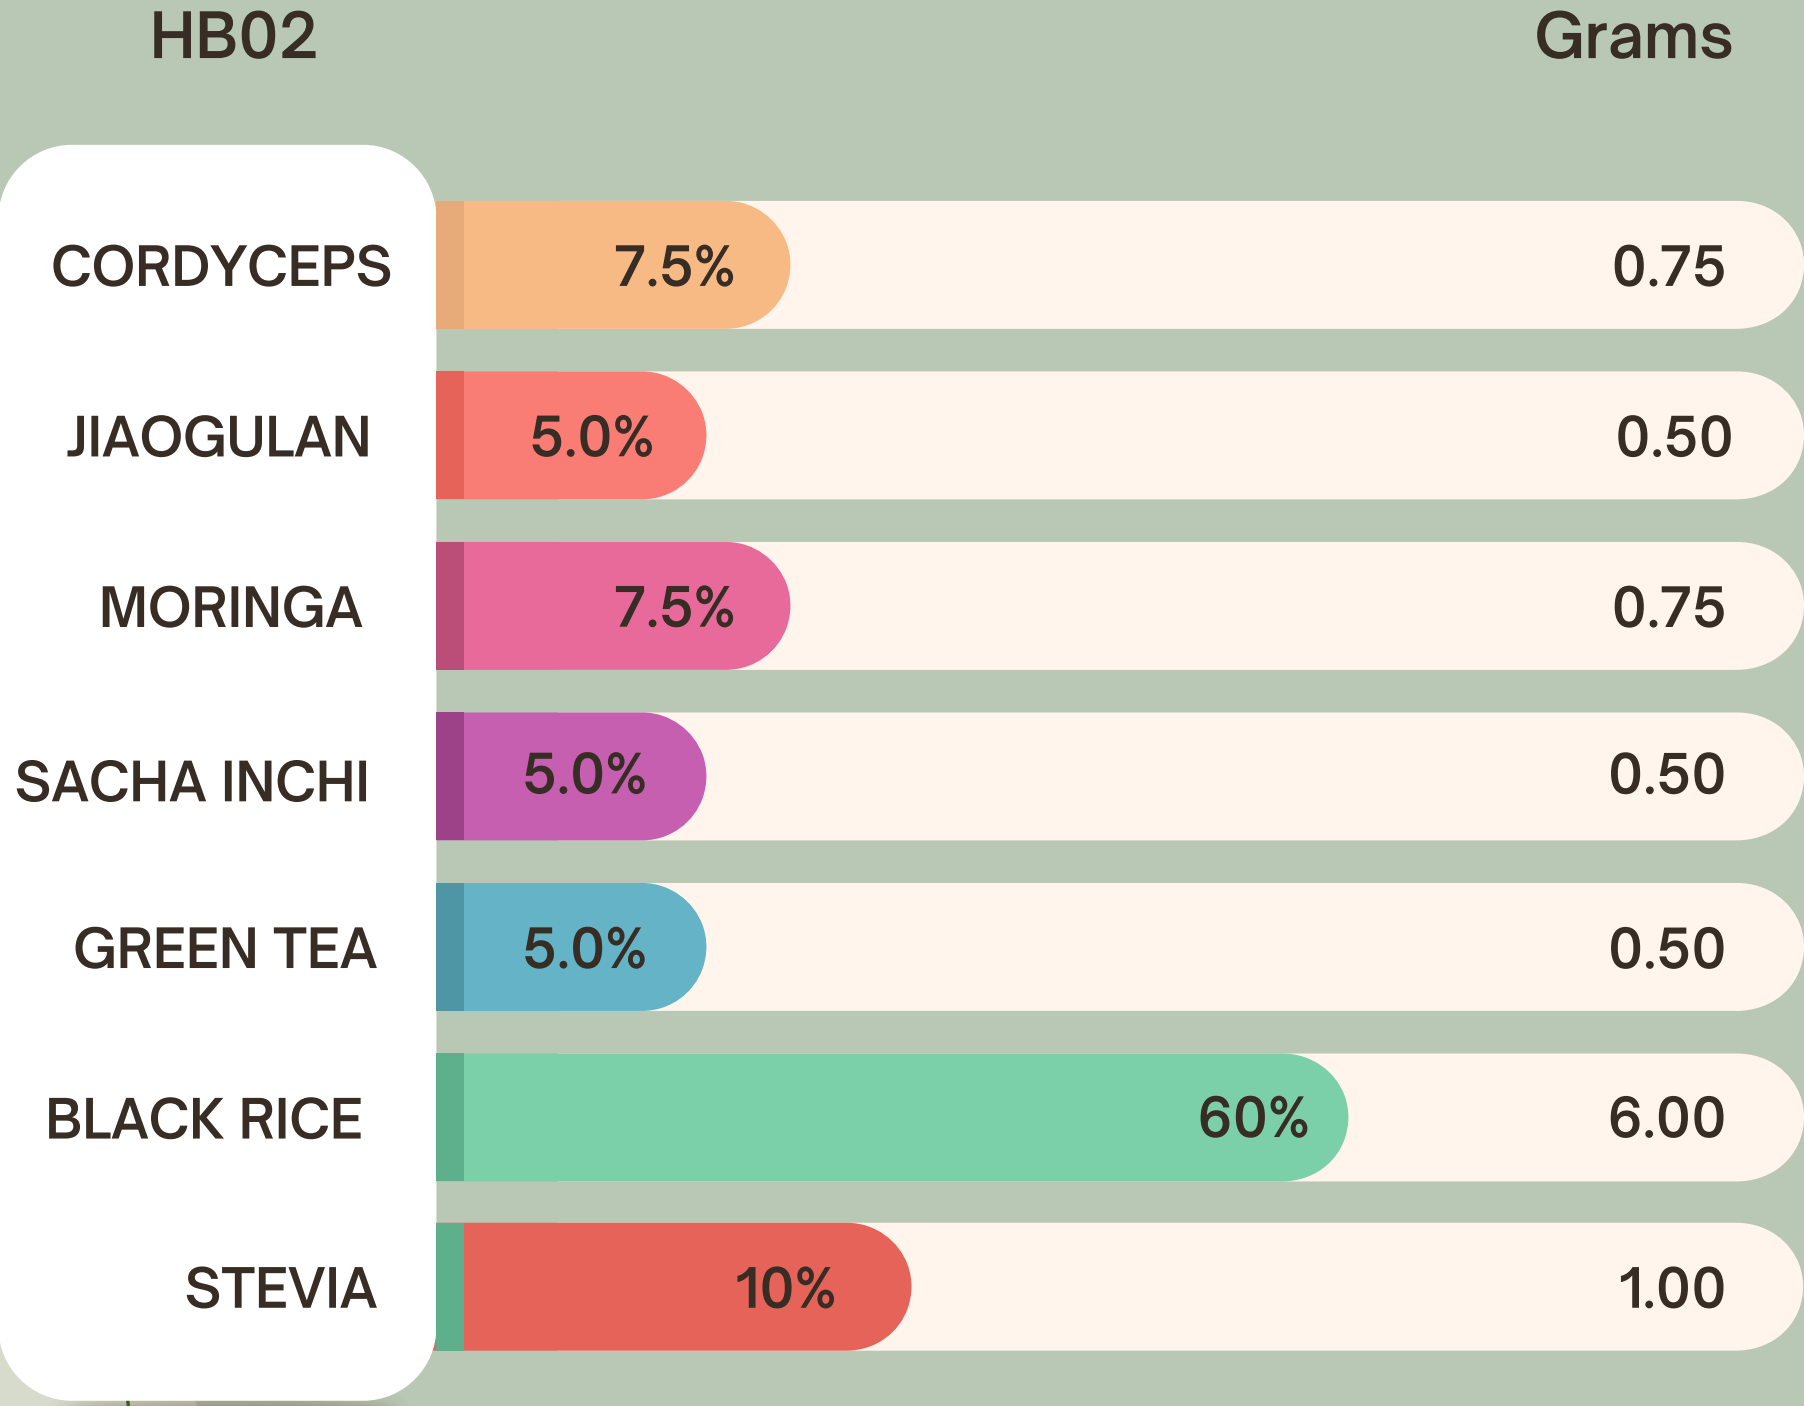

# HB FORMULATIONS

GRAMS BASED ON A 10 GRAM SERVING SIZE