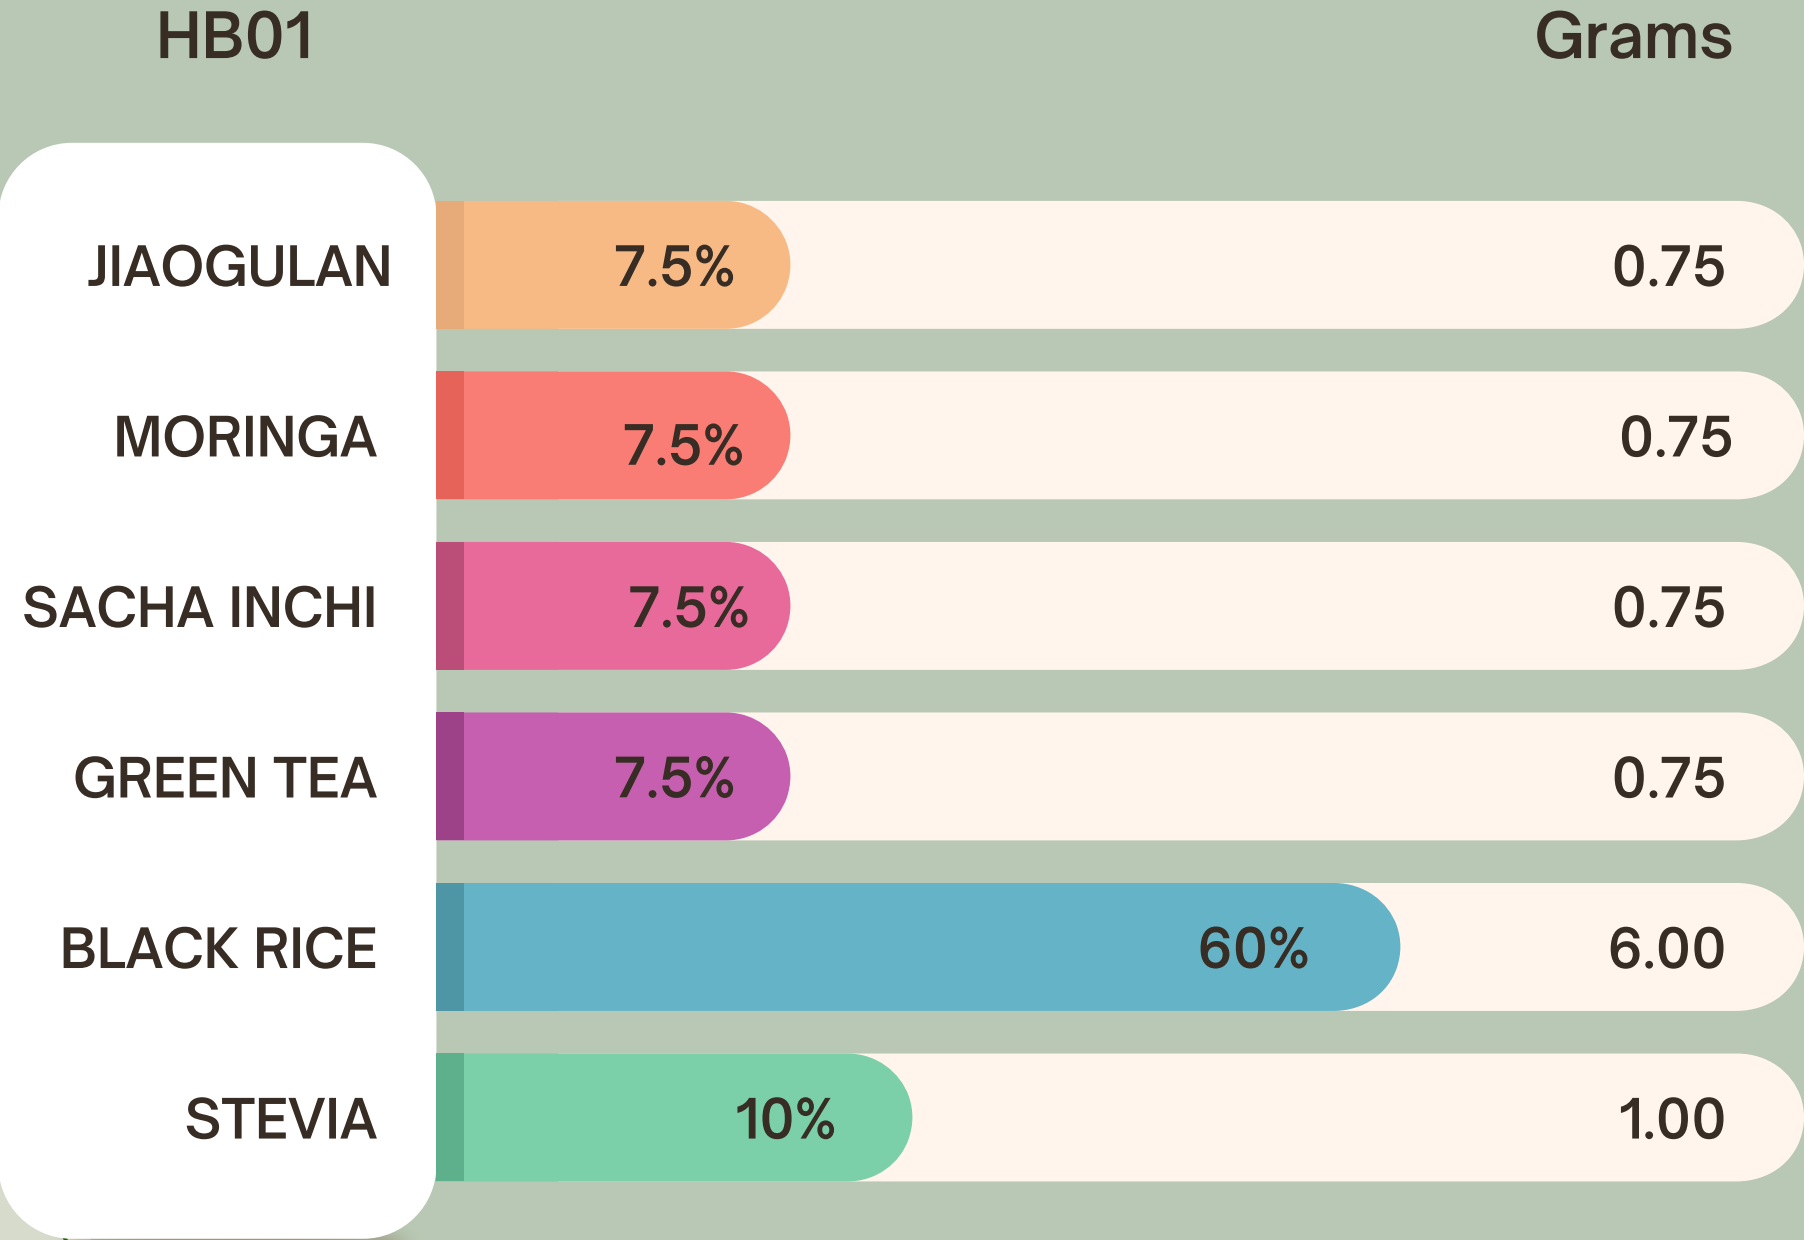

# HB FORMULATIONS

GRAMS BASED ON A 10 GRAM SERVING SIZE