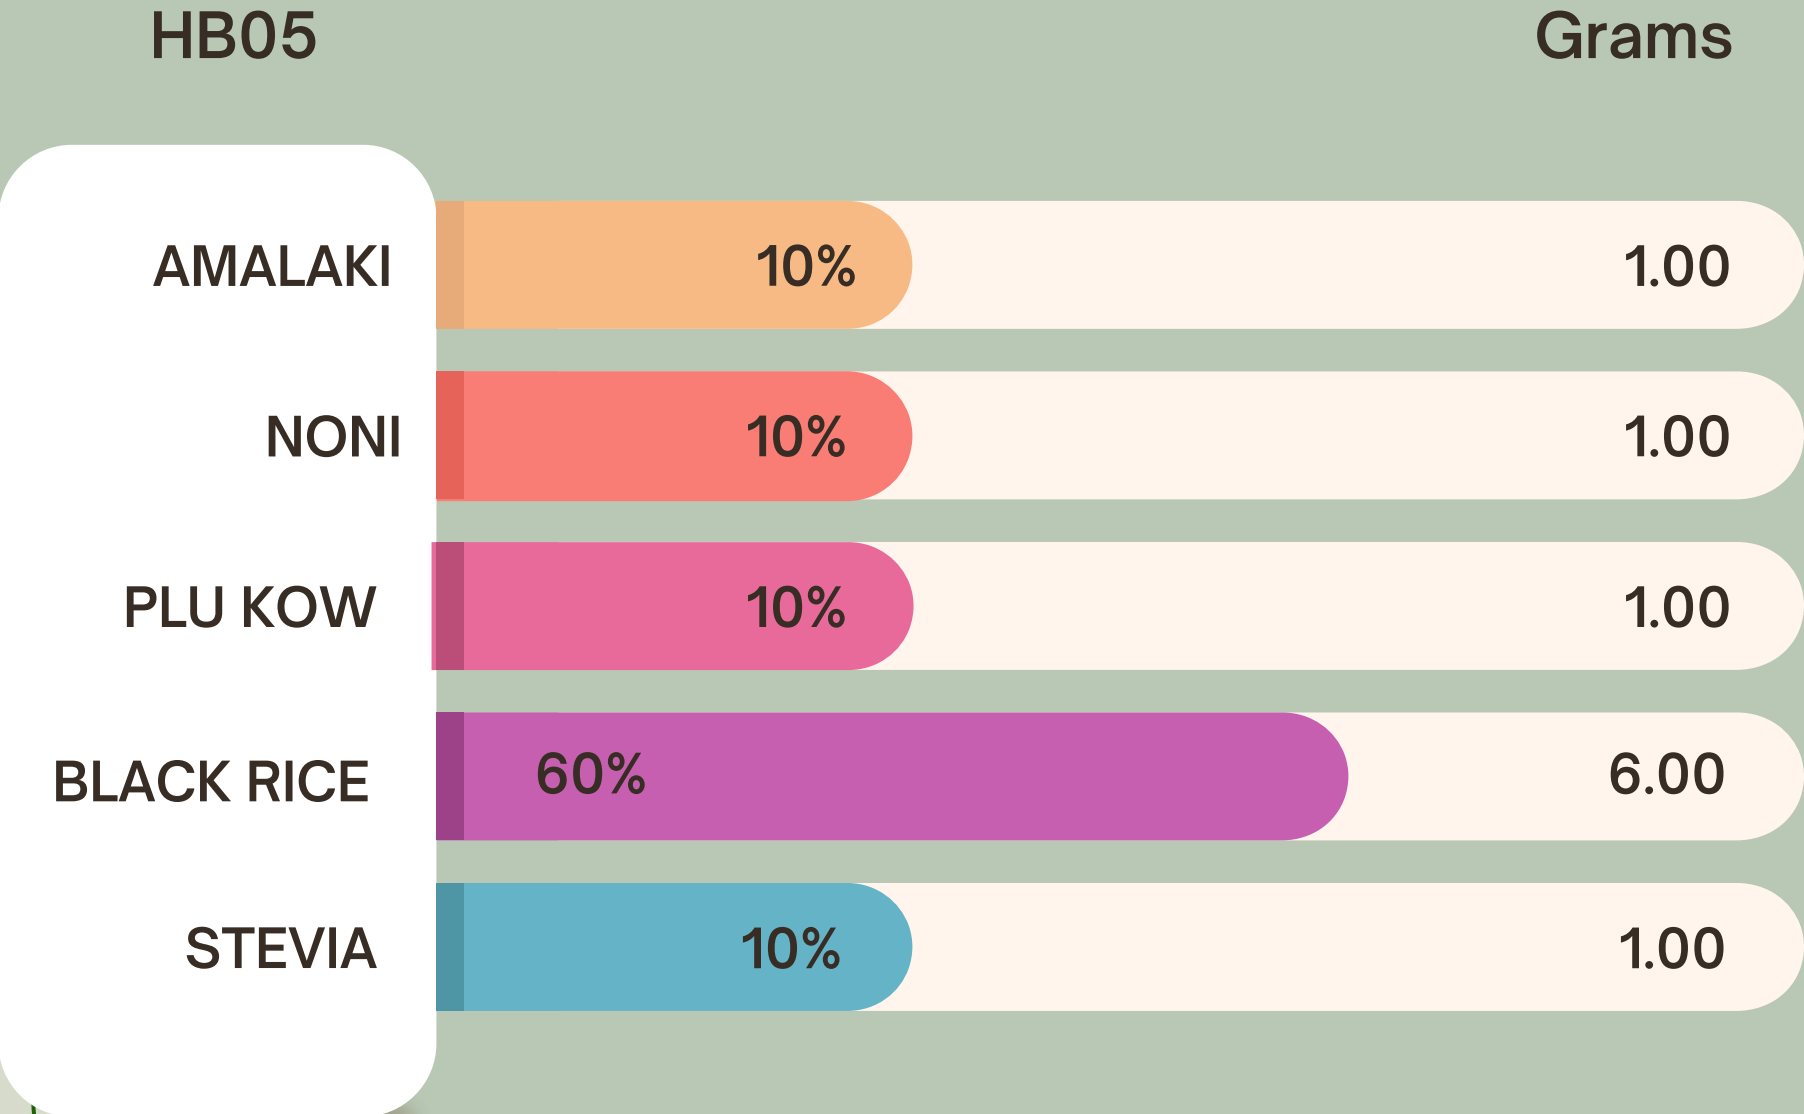

HB FORMULATIONS

GRAMS BASED ON A 10 GRAM SERVING SIZE