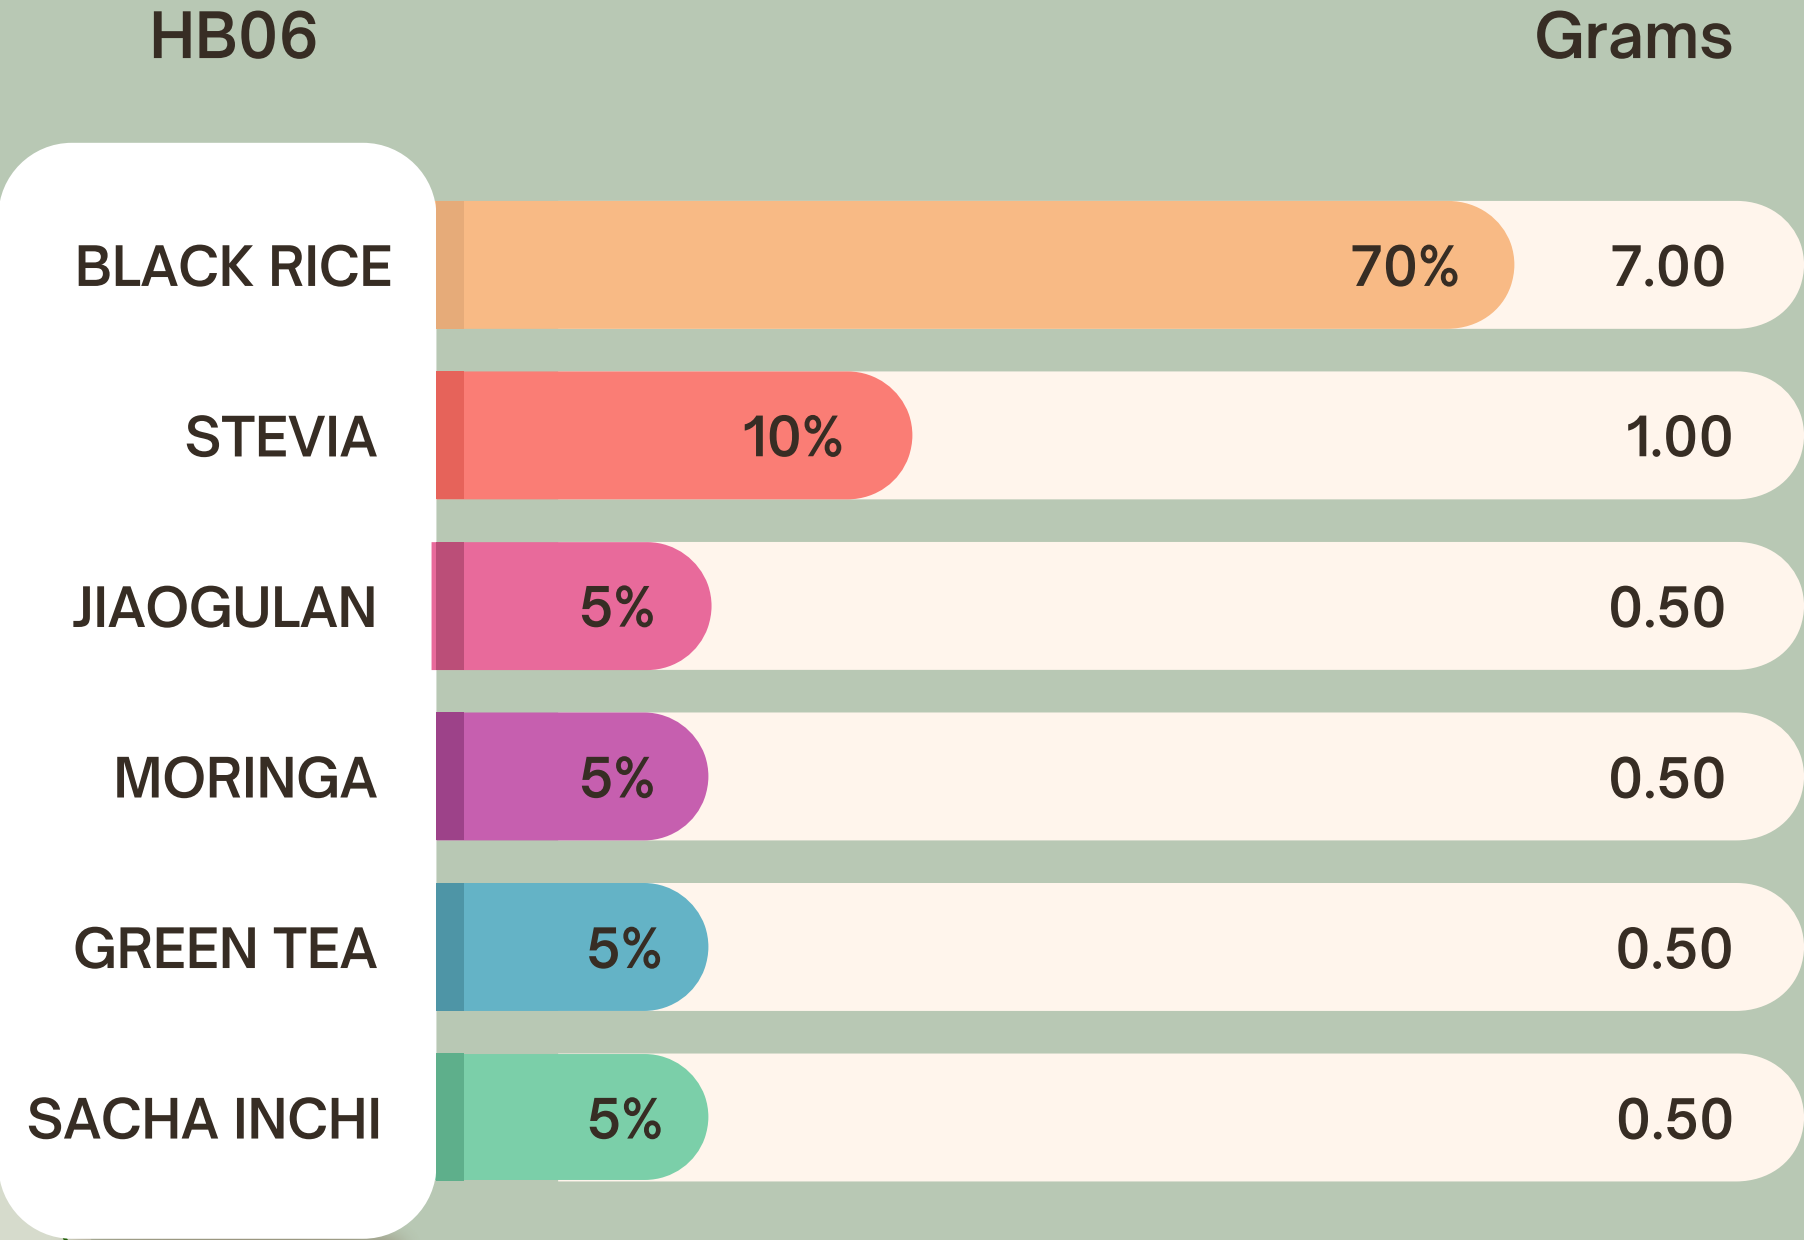

HB FORMULATIONS

GRAMS BASED ON A 10 GRAM SERVING SIZE